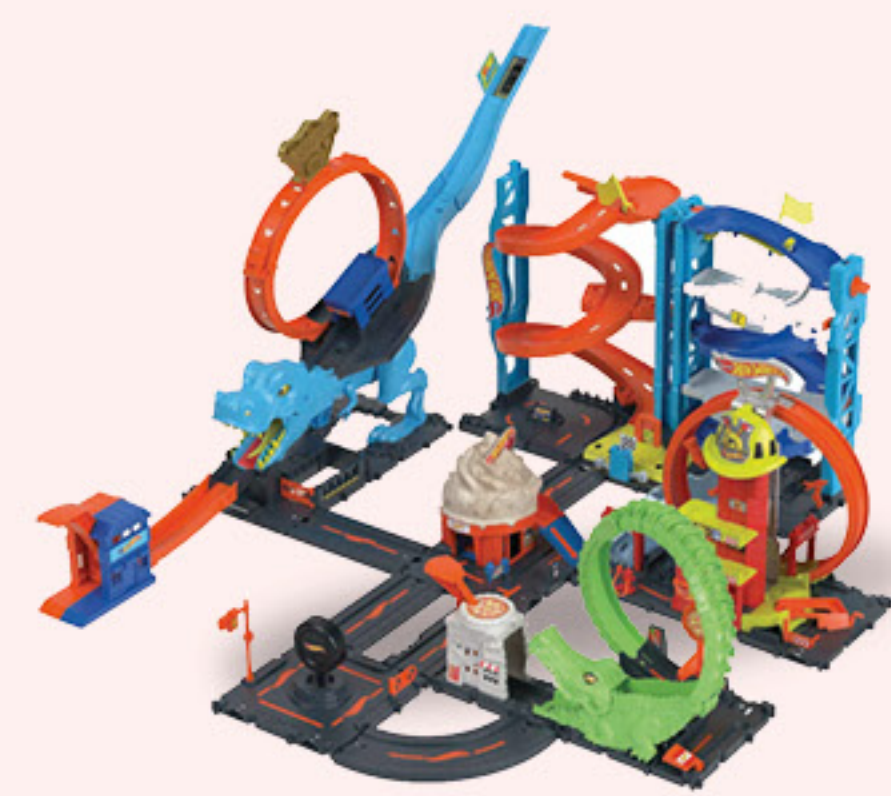

A $99 EA

Price promise

We'll match any competitor's price

*See full T&Cs online at thewarehouse.co.nz

B $25 EA

$89 EA

C

D $20 EA

E $25 EA

F $39 EA

G $62 EA

H $17 EA

A $59 EA

Great value

B $39 EA

AVAILABLE IN

C $19 EA

Let the good times roll

$29 EA

E

AVAILABLE IN

D $39 EA

F $45 EA

G $35 EA

H $49 EA

A. Hot Wheels City Ultra Shark Carwash #194735195091. $99. B. Monster Jam Nitro Neon Assorted 2 Pack #778988246450. $25. C. Hot Wheels Action 4 Loop Crashout Trackset #194735237166. $89. D. Road Rippers Power Wings Assorted #4894716204908. $20. E. Dickie Dino Explorer Utv With Pullback #4006333084720. $25. F. Zuru Metal Machines Speed Hero Helmet Playset Assorted #193052063588. $39. G. Hot Wheels City Transforming Race Tower #194735109654. $62. H. Monster Jam Marvel 1:64 Single Pack Assorted #681147015197. $17.

A. Sharper Image Remote Control Pixie Cruiser Doodle #4894088071788. $59. B. Hot Wheels Remote Control Monster Trucks 1:24 #194735184033. $39. C. Play Studio IR Helicopter With Gyroscope Assorted #9401097398338. $19. D. Play Studio Metallic Stunt Destroyer RC Car 1:18 Scale Assorted #940007072349. $39. E. Sharper Image Remote Control Monster Spinning Car Assorted #4894088066449. $29. F. Jada Radio Controlled 1:24 Fast & Furious Car Assorted #801310842430. $45. G. Monster Jam RC Grave Digger 1:24 Scale #778988548264. $35. H. Eztec Radio Control Lightning Flash #19071333580. $49.