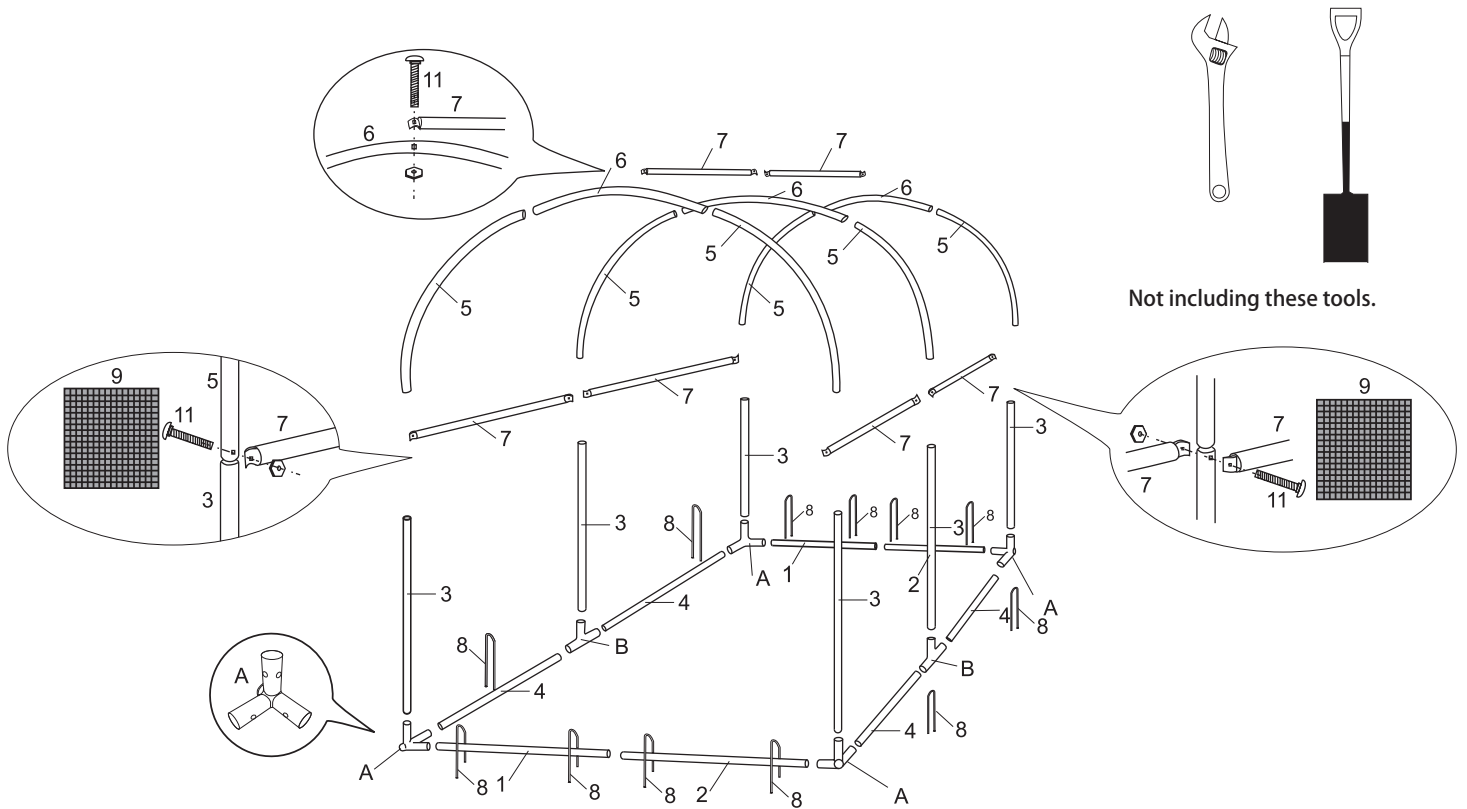

Poly Tunnel Greenhouse

200 (L) x 300(W) x 190(H) cm

Part List & Assembly for Greenhouse

[A] x4

[B] x2

[1] x2

[2] x2

[3] x6

[4] x4

[5] x6

[6] x3

[7] x6

[8] x12

[9] x1

[10] x4

[11] x9