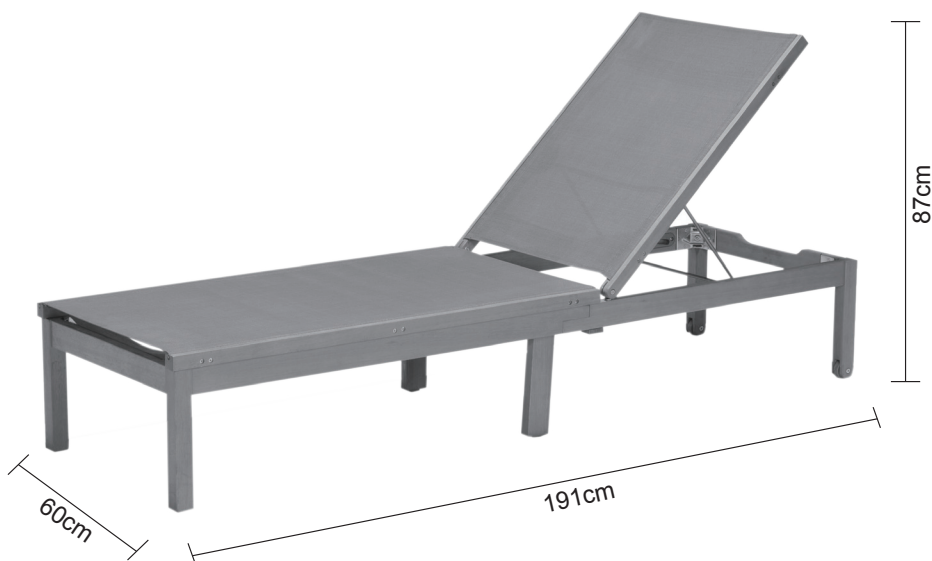

LIVING & CO®

Verona Sun Lounger

INSTRUCTION MANUAL

Barcode: 9401056859979

AFTER SALES SUPPORT

(NZ) 0800 422 274