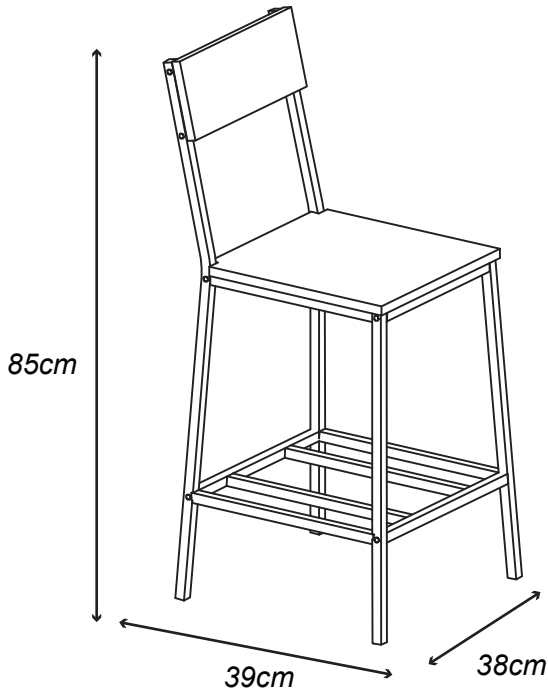

LIVING & CO[®]

PARKER BARSTOOL

INSTRUCTION MANUAL

Maximum Weight 100KG

Assembly Details

<p>20 Min <i>Approximate Assembly Time</i></p>	<p> <i>1 Person Assembly</i></p>	<p>1.5Mx1.5M <i>Required Assembly Space</i></p>
<p> <i>Tools are Required</i></p>		