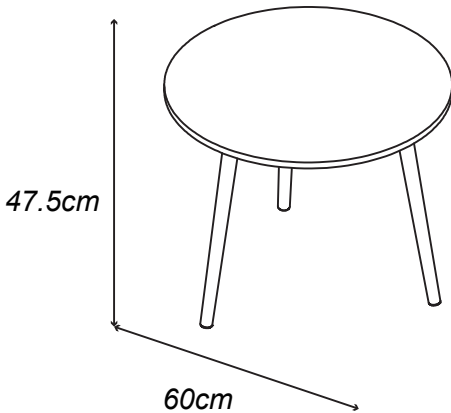

LIVING & CO[®]

AUBREY NESTING S/TBL

INSTRUCTION MANUAL
Maximum Weight Per Table 10 KG

Assembly Details

15 Min

Approximate Assembly Time

1 Person Assembly

2Mx2M