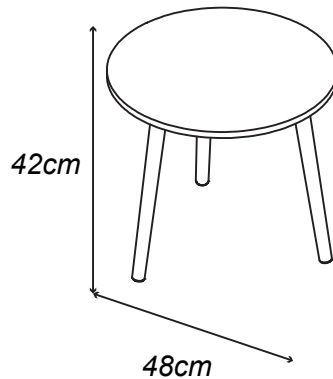

LIVING & CO[®]

AUBREY NESTING S/TBL

INSTRUCTION MANUAL
Maximum Weight Per Table 10 KG

Assembly Details

15 Min

Approximate Assembly Time

1 Person Assembly

2Mx2M