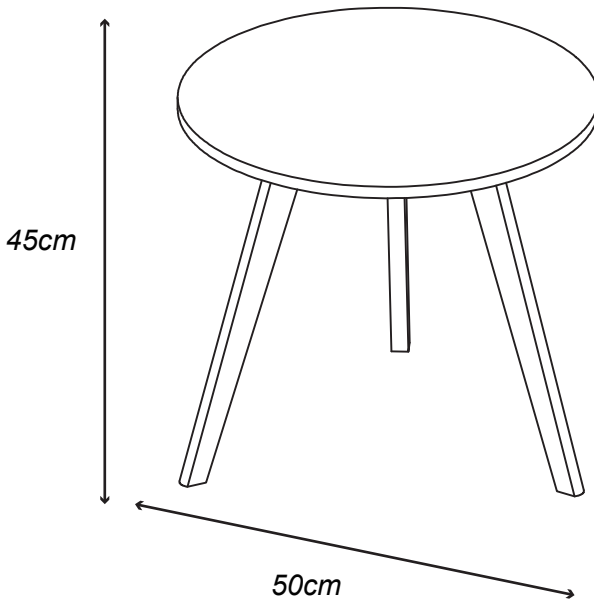

LIVING & CO[®]

MIDDLETON SIDE TABLE

INSTRUCTION MANUAL
Maximum Weight 10KG

Assembly Details

<p>10 Min <i>Approximate Assembly Time</i></p>	<p> <i>1 Person Assembly</i></p>	<p>1.5Mx1.5M <i>Required Assembly Space</i></p>
<p> <i>Tools are Required</i></p>		