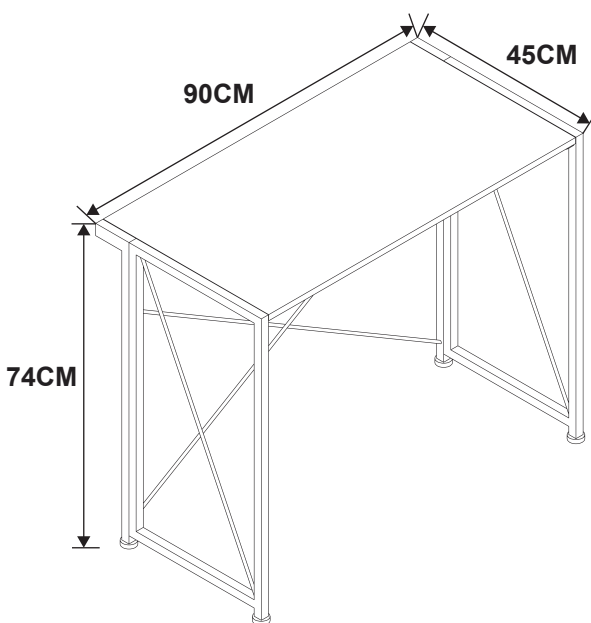

### INSTRUCTION MANUAL

The Maximum Weight this product can hold up to 50 kgs